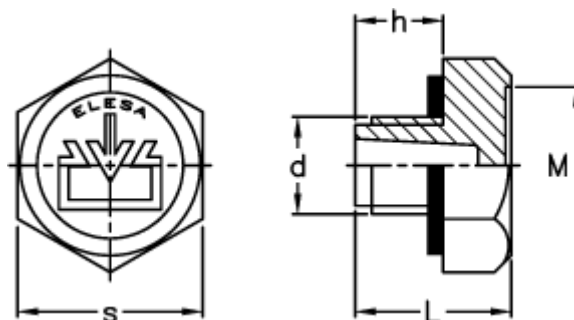

# Data Sheet

Article number: 2311059946  
Description: E+G Oil Plug  
TSD.14x1,5, red

## Measures

---

d = M14x1,5

h = 9

L = 16

M = 15.0

s = 19

Tightening torque N m = 6 to 8